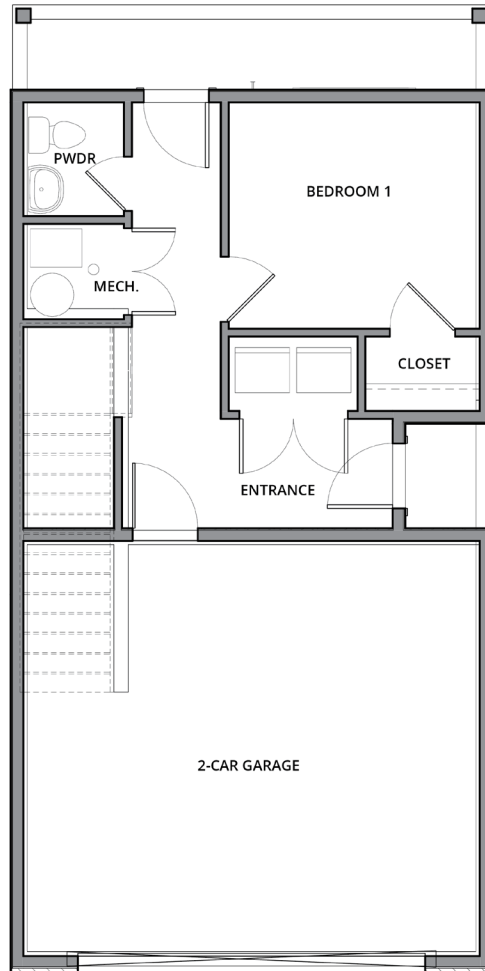

www.mountainvistahomes.com

sales@mtn-vista.com

Sq Ft

Total	1,345
Terrace	+909

Specs

Bed	2
Bath	1.5
Garage	2

1ST FLOOR

2ND FLOOR