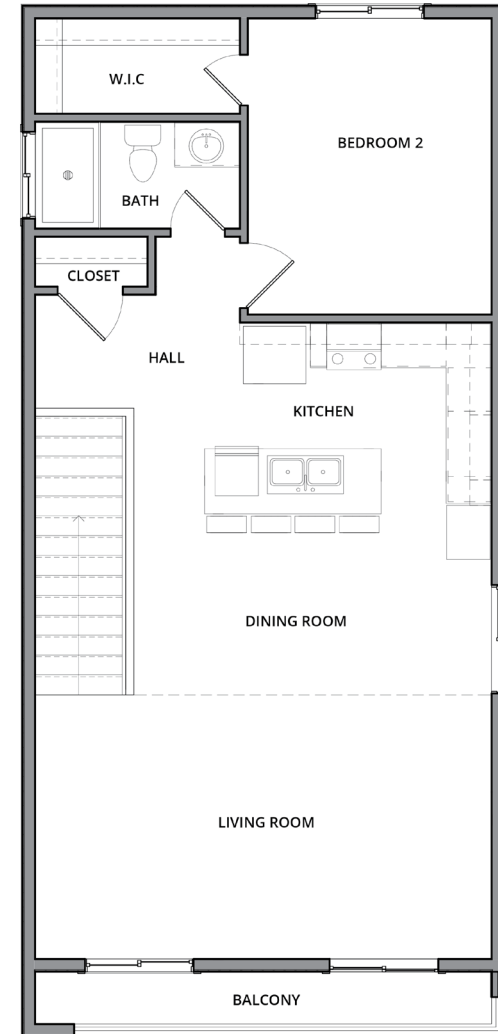

www.mountainvistahomes.com

sales@mtn-vista.com

Sq Ft

Total	1,345
Terrace	+909

Specs

Bed	2
Bath	1.5
Garage	2

1ST FLOOR

2ND FLOOR