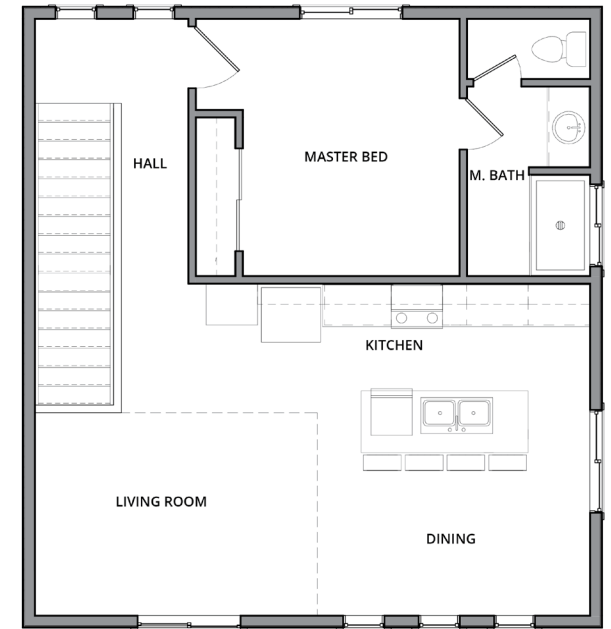

2ND FLOOR

Sq Ft

Total	1,187
Terrace	+732