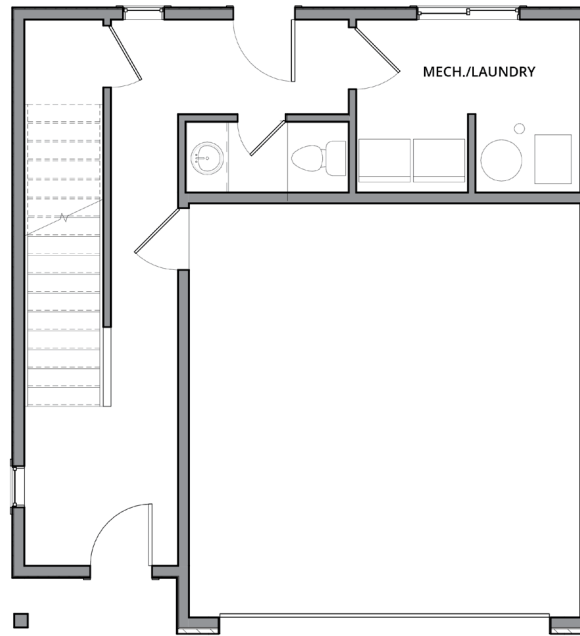

MOUNTAIN VISTA HOMES

Sales: 435-884-0300

Office: 801-523-0400

www.mountainvistahomes.com

sales@mtn-vista.com

1ST FLOOR